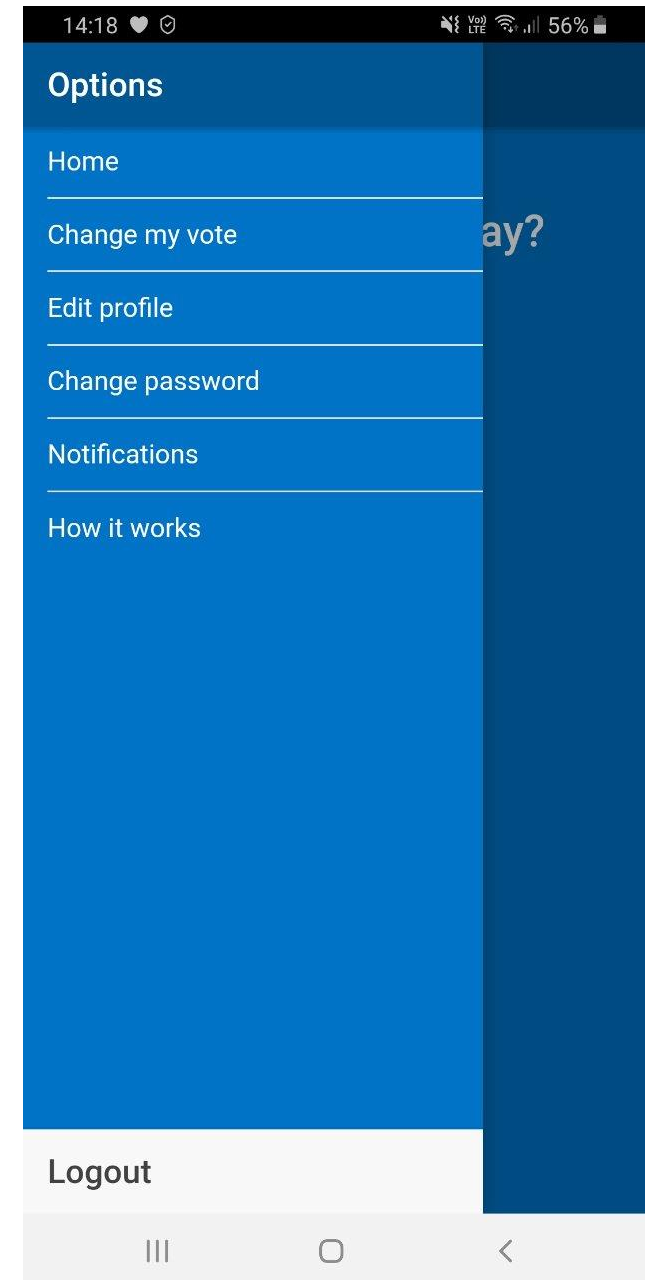

[Forgot your password?](#)

Don't have an account? [Sign up here](#)

Hosted by 

Powered by 

Step 5

Once you've clicked on the validation link go to the log-in screen & log in.

Step 6
The **app functionality (right)** can be accessed by clicking on the 3 **horizontal bars (left)** on the top left-hand side.