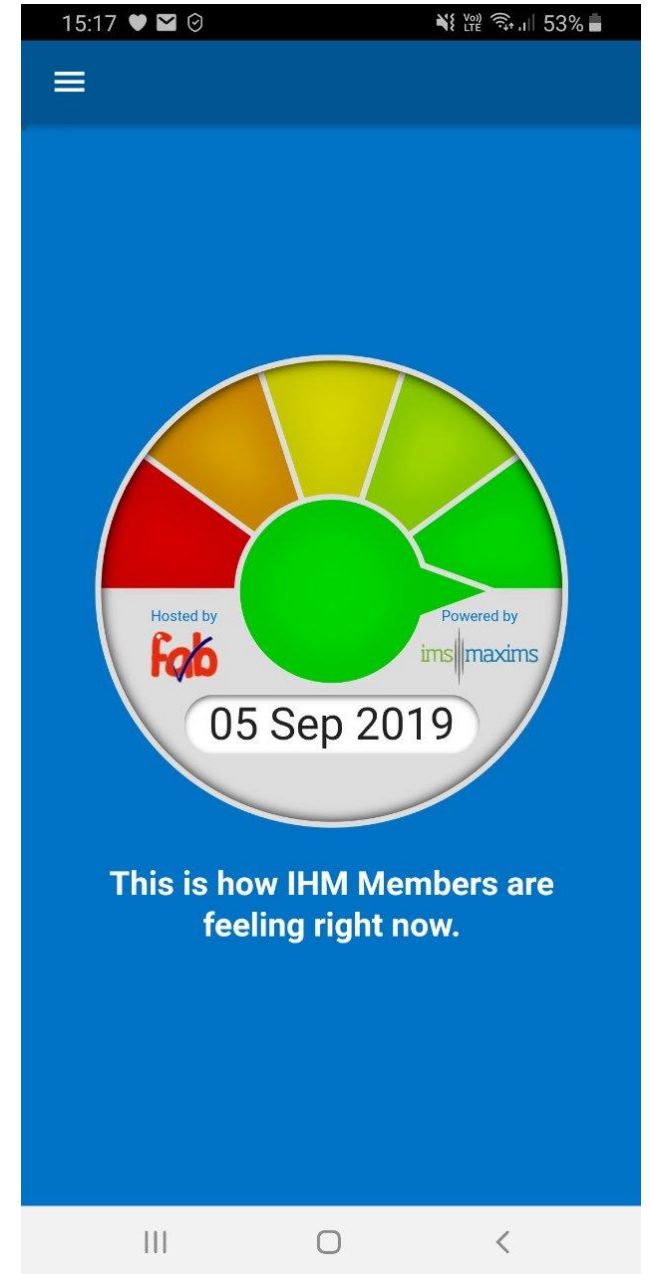

Length of Service:
Select Length of Service

UPDATE

14:11 56%

The Fab-O-Meter

Email

Password

Remember me

LOGIN

[Forgot your password?](#)

Don't have an account? [Sign up here](#)

Hosted by 

Powered by 

Step 5

Once you've clicked on the validation link go to the log-in screen & log in.

Step 6
The **app functionality (right)** can be accessed by clicking on the 3 **horizontal bars (left)** on the top left-hand side.

Step 7
Please visit **'change my vote'** each working day to **record** how you are feeling about work. The Fab O Meter refreshes at midnight each day.

Step 8
If you visit 'Home' (left) you will see the Fab O Meter showing you how IHM members are currently feeling about their work (right).