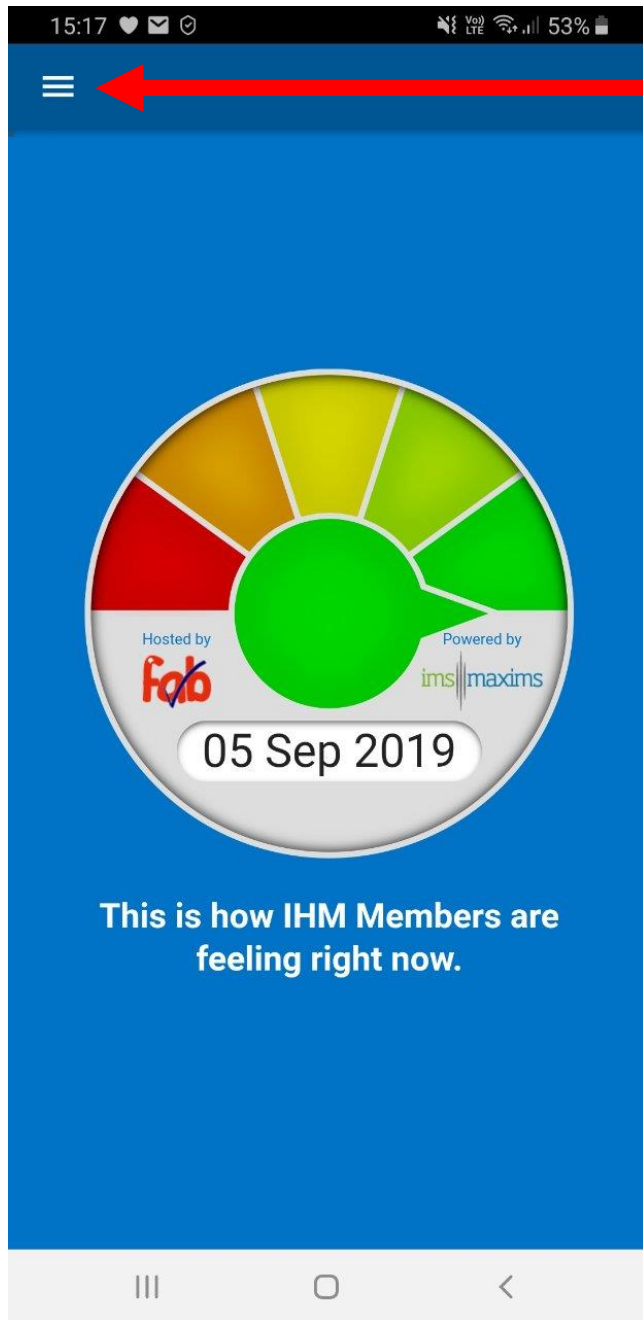

Length of Service:
Select Length of Service

UPDATE

14:11 56%

The Fab-O-Meter

Email

Password

Remember me

LOGIN

[Forgot your password?](#)

Don't have an account? [Sign up here](#)

Hosted by 

Powered by 

Step 5

Once you've clicked on the validation link go to the log-in screen & log in.

Step 6
The **app functionality (right)** can be accessed by clicking on the 3 **horizontal bars (left)** on the top left-hand side.

Step 7
Please visit **'change my vote'** each working day to **record** how you are feeling about work. The Fab O Meter refreshes at midnight each day.

Step 8
If you visit 'Home' (left) you will see the Fab O Meter showing you how IHM members are currently feeling about their work (right).