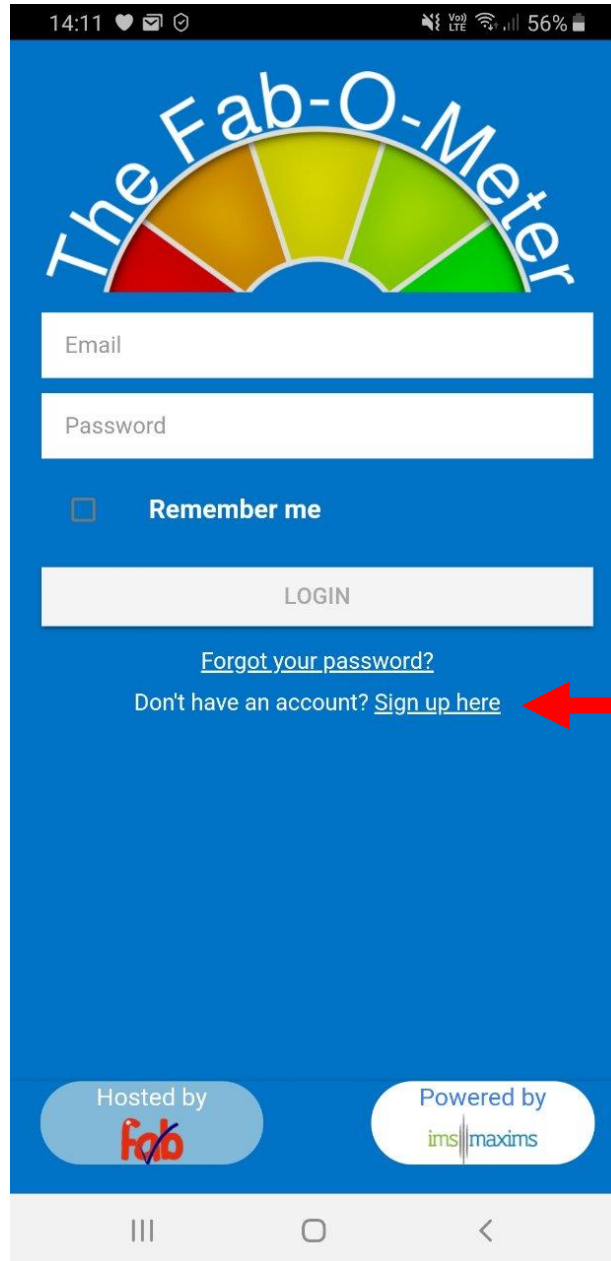

IHM Members

How to use the Fab-O-Meter

Step 1
Install the app on your phone/tablet from
Play Store (Android) or Apple Store (iOS)

Step 2

Open the app, click **'sign up here'** to register

14:11 14:11 | 56% | REGISTER

← Register

NHS staff email

Enter password

Confirm password

REGISTER

[Access Code?](#)

Android navigation bar

Step 3

Click '**access code**' on the registration screen that comes up. **Don't fill anything out !**

14:12 56%

← Register

Email

Enter password

Confirm password

Enter your access code

REGISTER