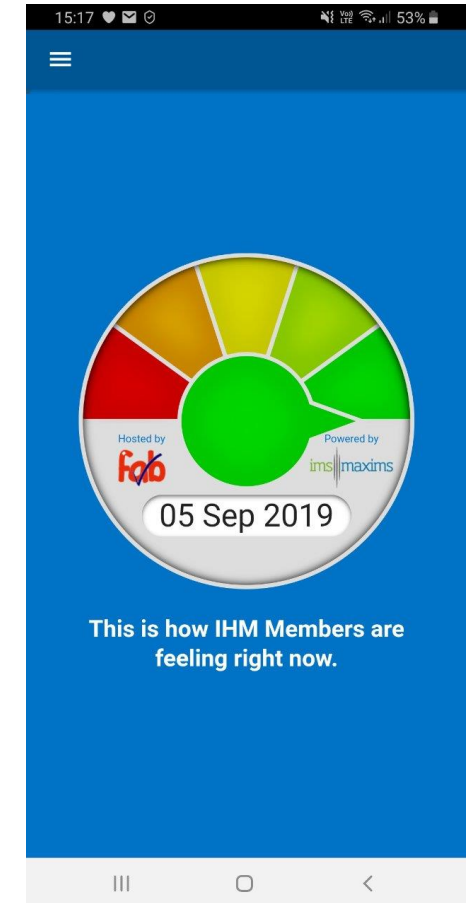

IHM Members

How to use the Fab-O-Meter

Step 1
Install the app on your phone/tablet from
Play Store (Android) or Apple Store (iOS)

Step 2

Open the app, click **'sign up here'** to register

14:11 14:11 | 56% | REGISTER

← Register

NHS staff email

Enter password

Confirm password

REGISTER

[Access Code?](#)

Android navigation bar

Step 3

Click '**access code**' on the registration screen that comes up. **Don't fill anything out !**

14:12 56%

← Register

Email

Enter password

Confirm password

Enter your access code

REGISTER