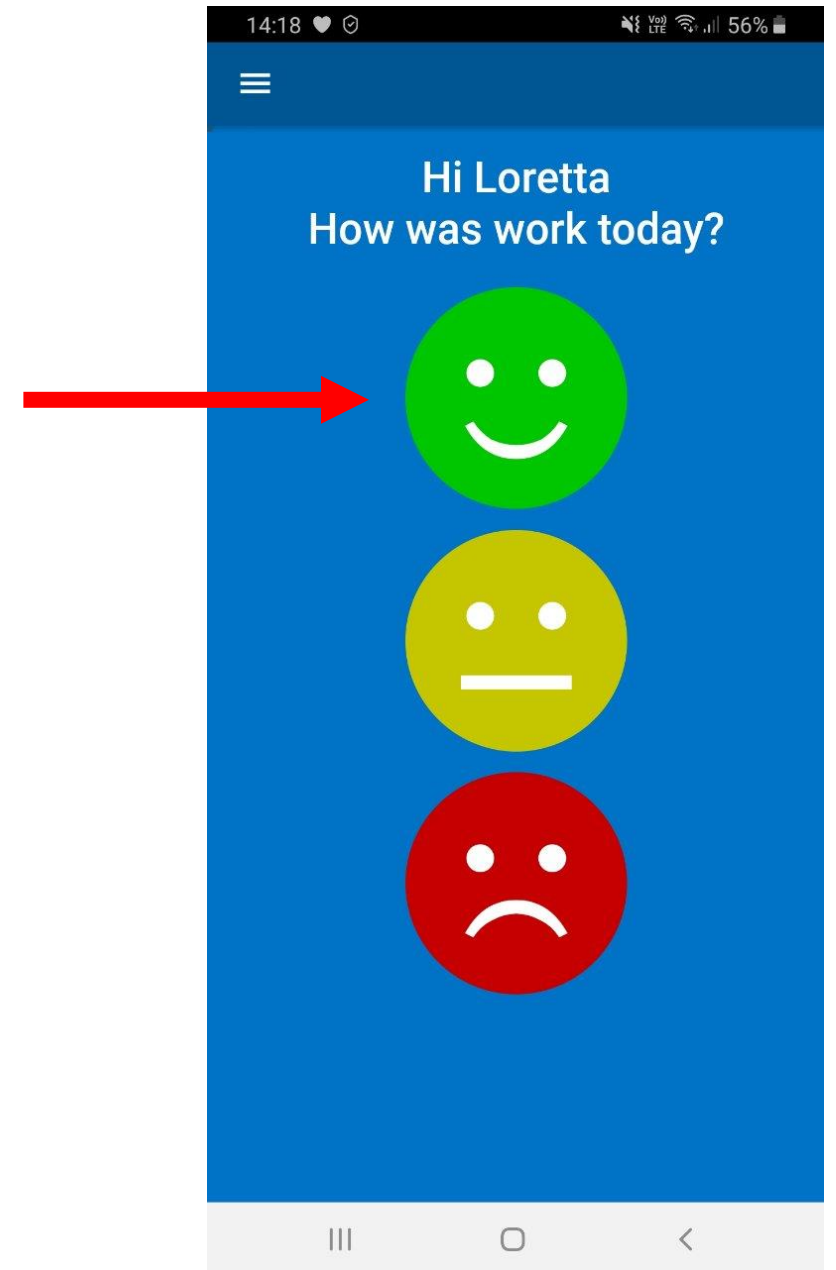

[Forgot your password?](#)

Don't have an account? [Sign up here](#)

Hosted by 

Powered by 

Step 5

Once you've clicked on the validation link go to the log-in screen & log in.

Step 6
The **app functionality (right)** can be accessed by clicking on the 3 **horizontal bars (left)** on the top left-hand side.

Step 7
Please visit **'change my vote'** each working day to **record** how you are feeling about work. The Fab O Meter refreshes at midnight each day.

Step 8
If you visit 'Home' (left) you will see the Fab O Meter showing you how IHM members are currently feeling about their work (right).