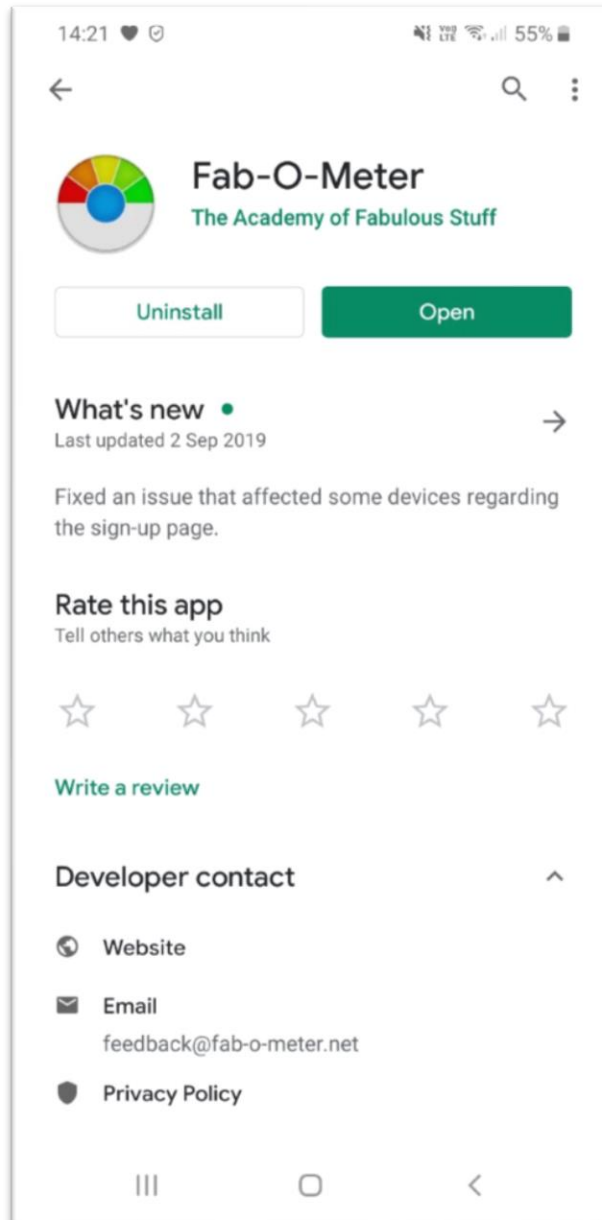

IHM Members

How to use the Fab-O-Meter

Step 1
Install the app on your phone/tablet from
Play Store (Android) or Apple Store (iOS)

Step 2

Open the app, click **'sign up here'** to register

14:11 14:11 | 56% | REGISTER

← Register

NHS staff email

Enter password

Confirm password

REGISTER

[Access Code?](#)

Android navigation bar

Step 3

Click '**access code**' on the registration screen that comes up. **Don't fill anything out !**

14:12 56%

← Register

Email

Enter password

Confirm password

Enter your access code

REGISTER